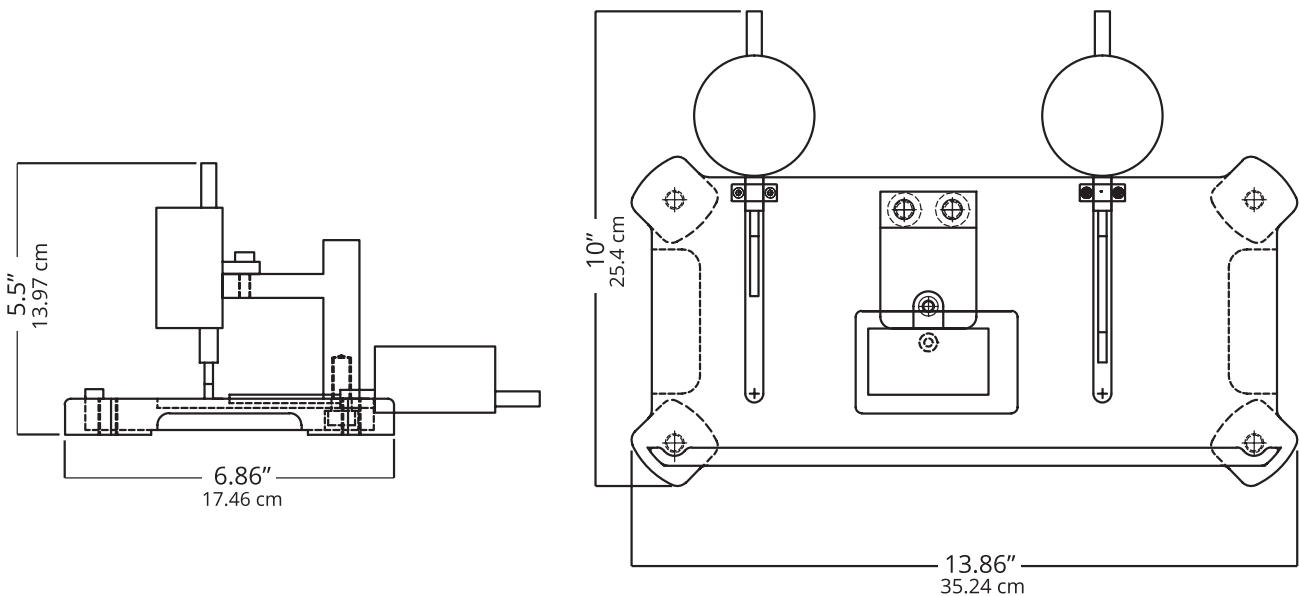

Card Dimension Gauge

Fixture with Bluetooth
Digital Gauges

Fixture with Standard
Digital Gauges

Bluetooth Capable Digital Gauges Enable Fast Data Capture

Q-Card's card dimension gauge quickly and easily measures the height, width and thickness with just one piece of equipment. In addition, the Bluetooth capable version enables easy and fast data capture to your PC spreadsheet. The fixture is manufactured of aerospace-grade aluminum alloy with a hard anodized, scratch-resistant, durable finish to provide years of rigorous testing and trouble-free service.

Q-Card's card dimension fixture can be used to check card dimensions according to the following standards:

ISO/IEC 7810
ISO/IEC 10373-1
Mastercard CQM

Ordering Details

Part #	Description
906758	Card Dimension Fixture with Bluetooth Digital Gauges
906699	Card Dimension Fixture with Standard Digital Gauges
906950	Card Dimension Fixture with Preset Digital Gauges: Fixture can measure same as the standard gauge as well as the added ability to read the actual dimension of the card. Standard card dimension gauge uses a calibration block to measure the card tolerance from the block.
906759	Optional Data Acquisition Kit for Standard and Preset Fixtures (906699 or 906950) allows for direct data input into a spreadsheet. Includes software, data transfer multiplexer, cabling and power supply.

Fixture includes stainless steel height/width calibration block and heavy-duty carrying/storage case

Dimensions

Weight: 15 lbs. (includes carrying case)

301 Reagan Street
Sunbury PA 17801 USA
Phone 570.286.7447
Fax 570.286.2649
www.q-card.com