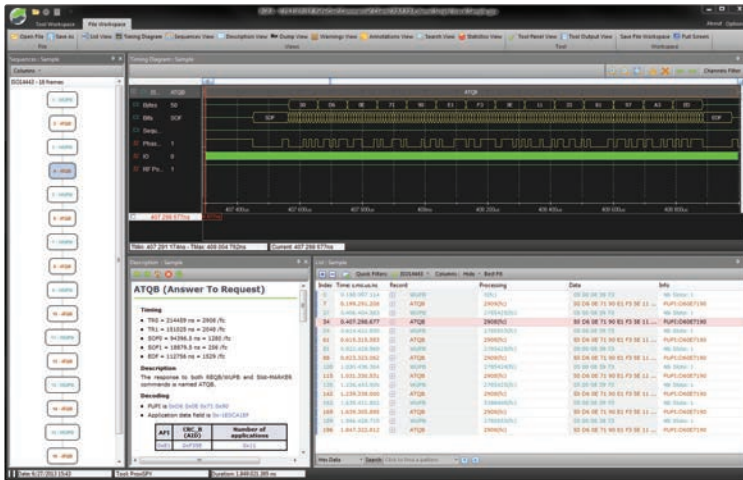

SCRIPTIS streamlines the testing process by providing interfaces for all activities essential to the test process including:

- Editor and debugger for viewing, creating, modifying and verifying test scripts
- Management interface for controlling and automating test execution and viewing high-level results
- Viewer for visualization of signals associated with specific test cases.

### Write or Modify Test Scripts

SCRIPTIS' integrated Editor provides an open script development environment based on the easy-to-use Python programming language.

From this environment, users can create their own test scripts or copy and modify the scripts provided as part of their KEOLABS test suites. An integrated debugging interface allows users to fully verify and validate their test scripts before running tests or test campaigns.

## Execute tests, view and report results

The Test Management Interface is designed to ease the organization and execution of a test suite. This interface provides functionalities for configuring the test environment, coordinating test execution, viewing test results and creating reports.

## Investigate test results

The Viewer provides a more detailed view of a test case to help users better understand a specific result. It allows visualization of the digital signals and associated timings for communications exchanged between the device under test and the test apparatus. The viewer supports ISO 14443 Type A, Type B, FeliCa and SWP.